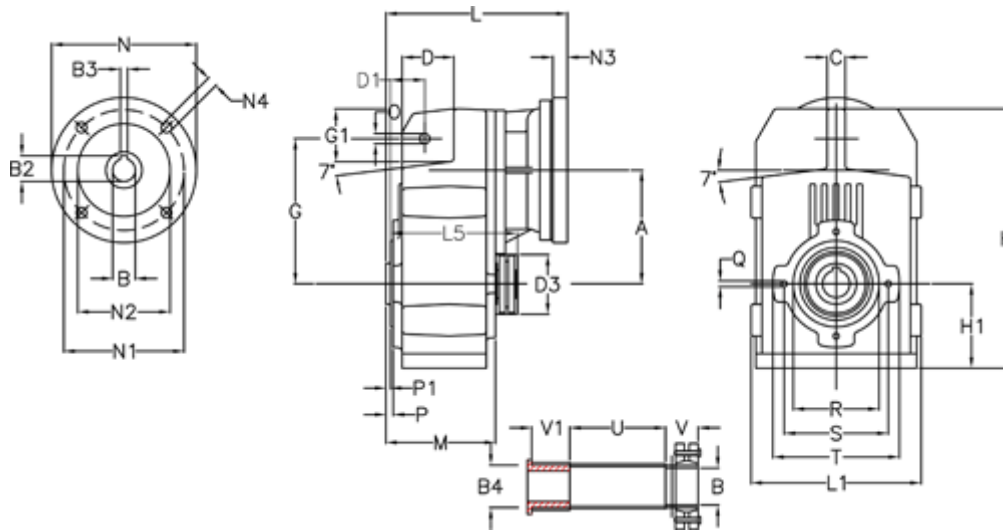

Article number: 29560521698935  
 Description: Shaft mounted gear  
 A513QF55-216,9-P90B5

## Measures

A = 211.30	D1 = 65.0	I5 = 222.0	P1	= 4.5	V = 6
B = 55	d3 = 120	M = 163.0	Q	= M12x19	V1 = 5
B1 = 24	G = 278	N = 200	R	= 180	
B2 = 27.3	G1 = 105.5	N1 = 165	S	= 215	
B3 = 8	H = 479.0	N2 = 130	T	= 250	
B4 = 55	H1 = 144.0	N4 = M10x20	Tightening torque Nm adapter bushing = 6.0		
C = 20	L = 287.5	O = 22	Tightening torque Nm shrink disc = 12.0		
D = 93.5	L1 = 273	P = 8.5	U	= 91.0	